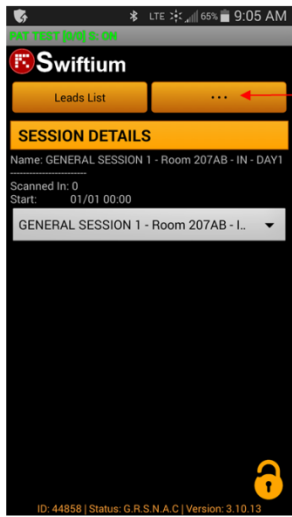

View a Device's Login Credentials

1. Open *SwiftLeads*.
2. Click the button with three dots in the upper right corner.

3. Click *Help*.

4. The user name and password will be listed.