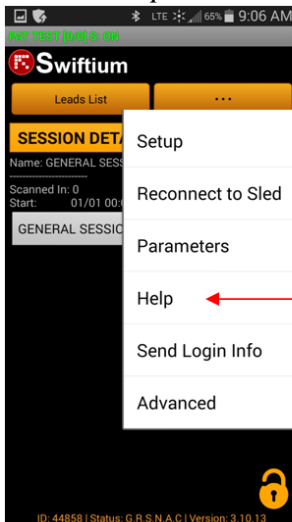

View a Device's Login Credentials

1. Open *SwiftLeads*.
2. Click the button with three dots in the upper right corner.

3. Click *Help*.

4. The user name and password will be listed.